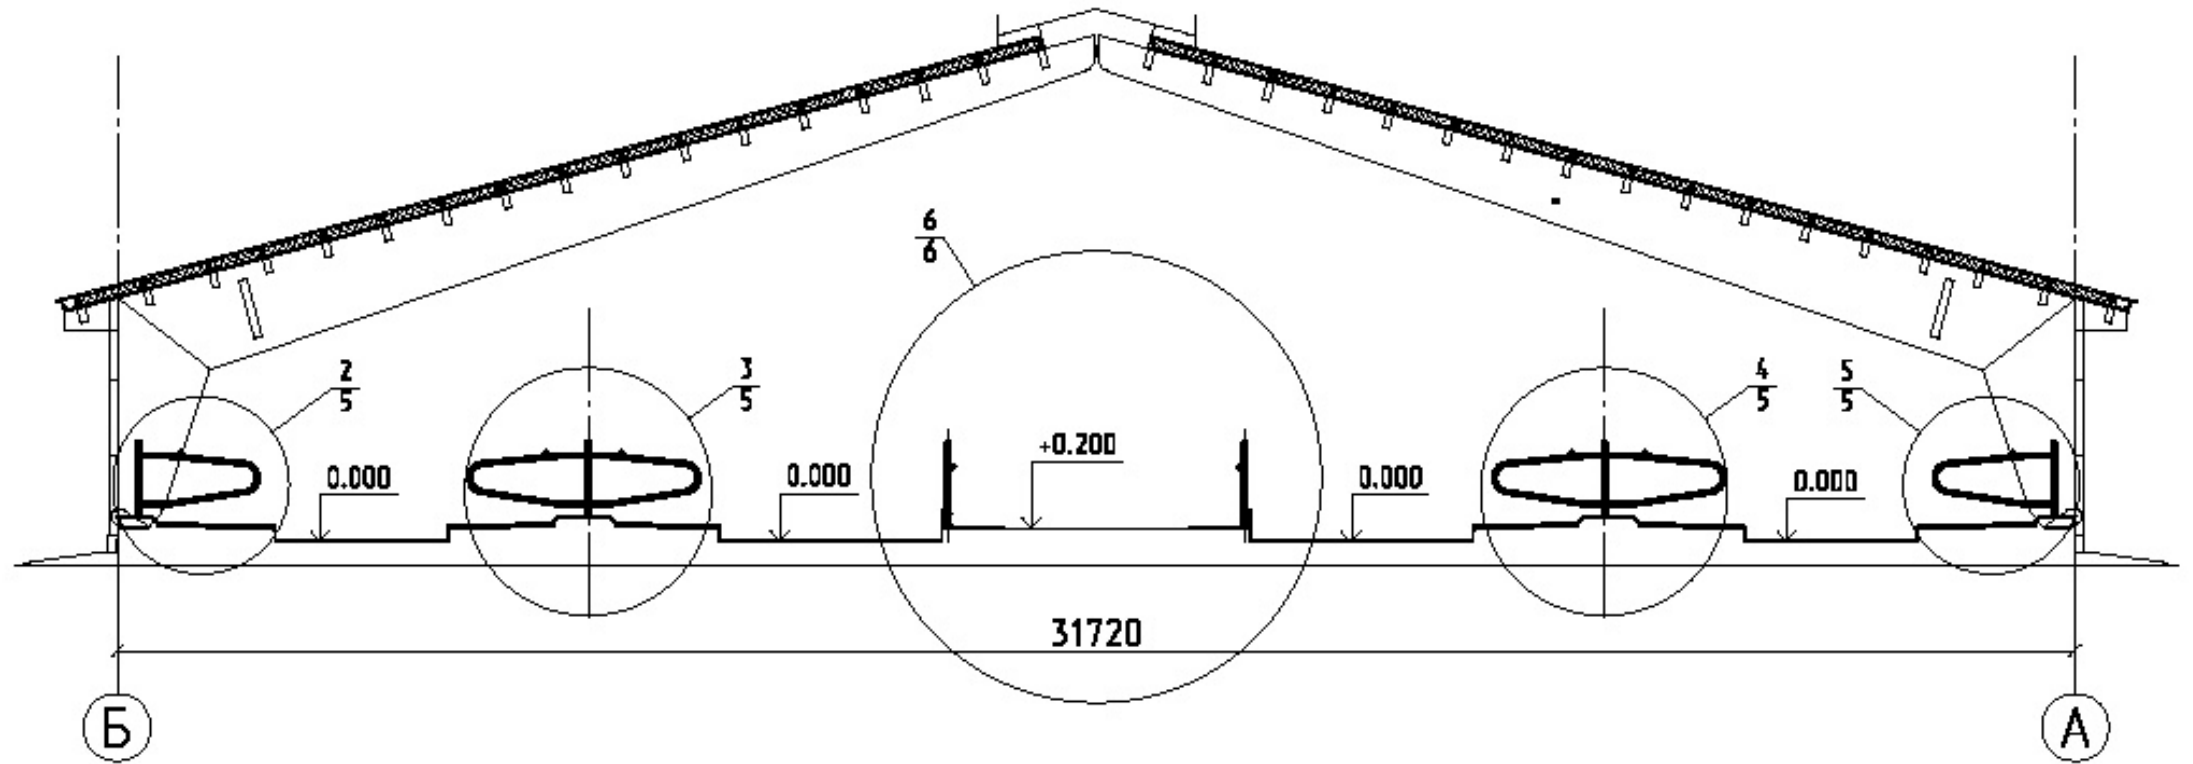

Группа компаний Млечный Путь

Основные направления деятельности

Консалтинг

Вид с высоты птичьего полета

1-1 (М 1:100) ◯
Лист 3

Проектирование

Молочный СТАРТАП

Реконструкция

Новое
строительство

The image shows the interior of a large, modern dairy barn. The structure features a high, arched roof with a complex steel truss system. The roof is covered with translucent panels that allow natural light to illuminate the space. The walls are also made of metal panels, with large windows on the sides. The floor is a smooth, light-colored concrete. On either side of a central aisle, there are rows of cow stalls, each equipped with metal railings and feeding troughs. Several cows of various breeds, including brown and white, are visible in the stalls. In the background, a large open doorway leads to an outdoor area. The overall atmosphere is clean, well-lit, and organized.